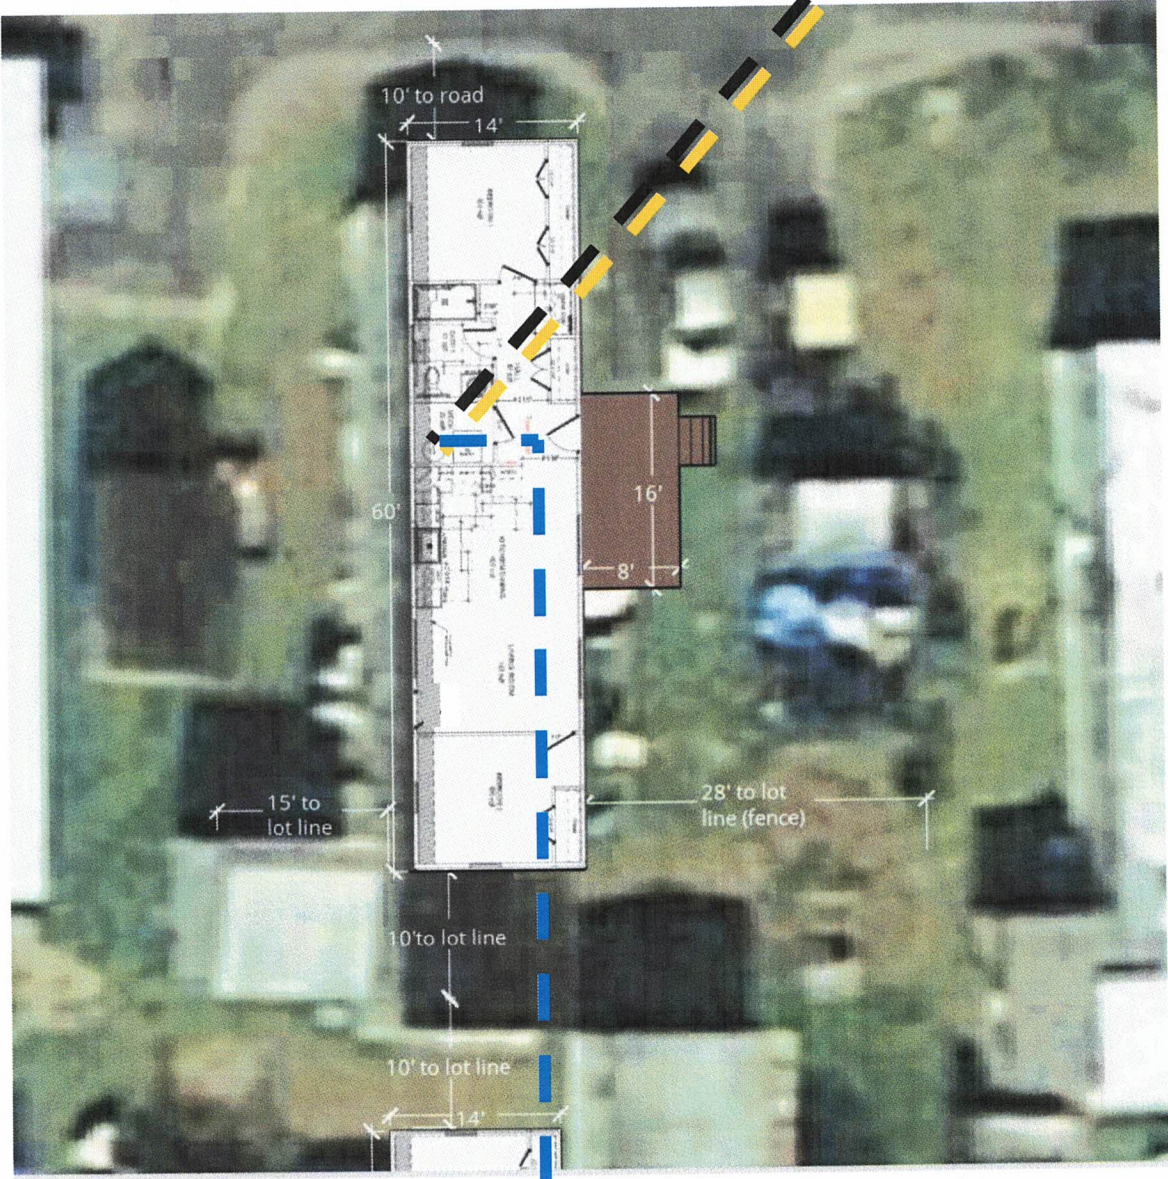

91 Whistle Stop Way 14'x60' 2 bed/1 bath

Sewer Electric

Water