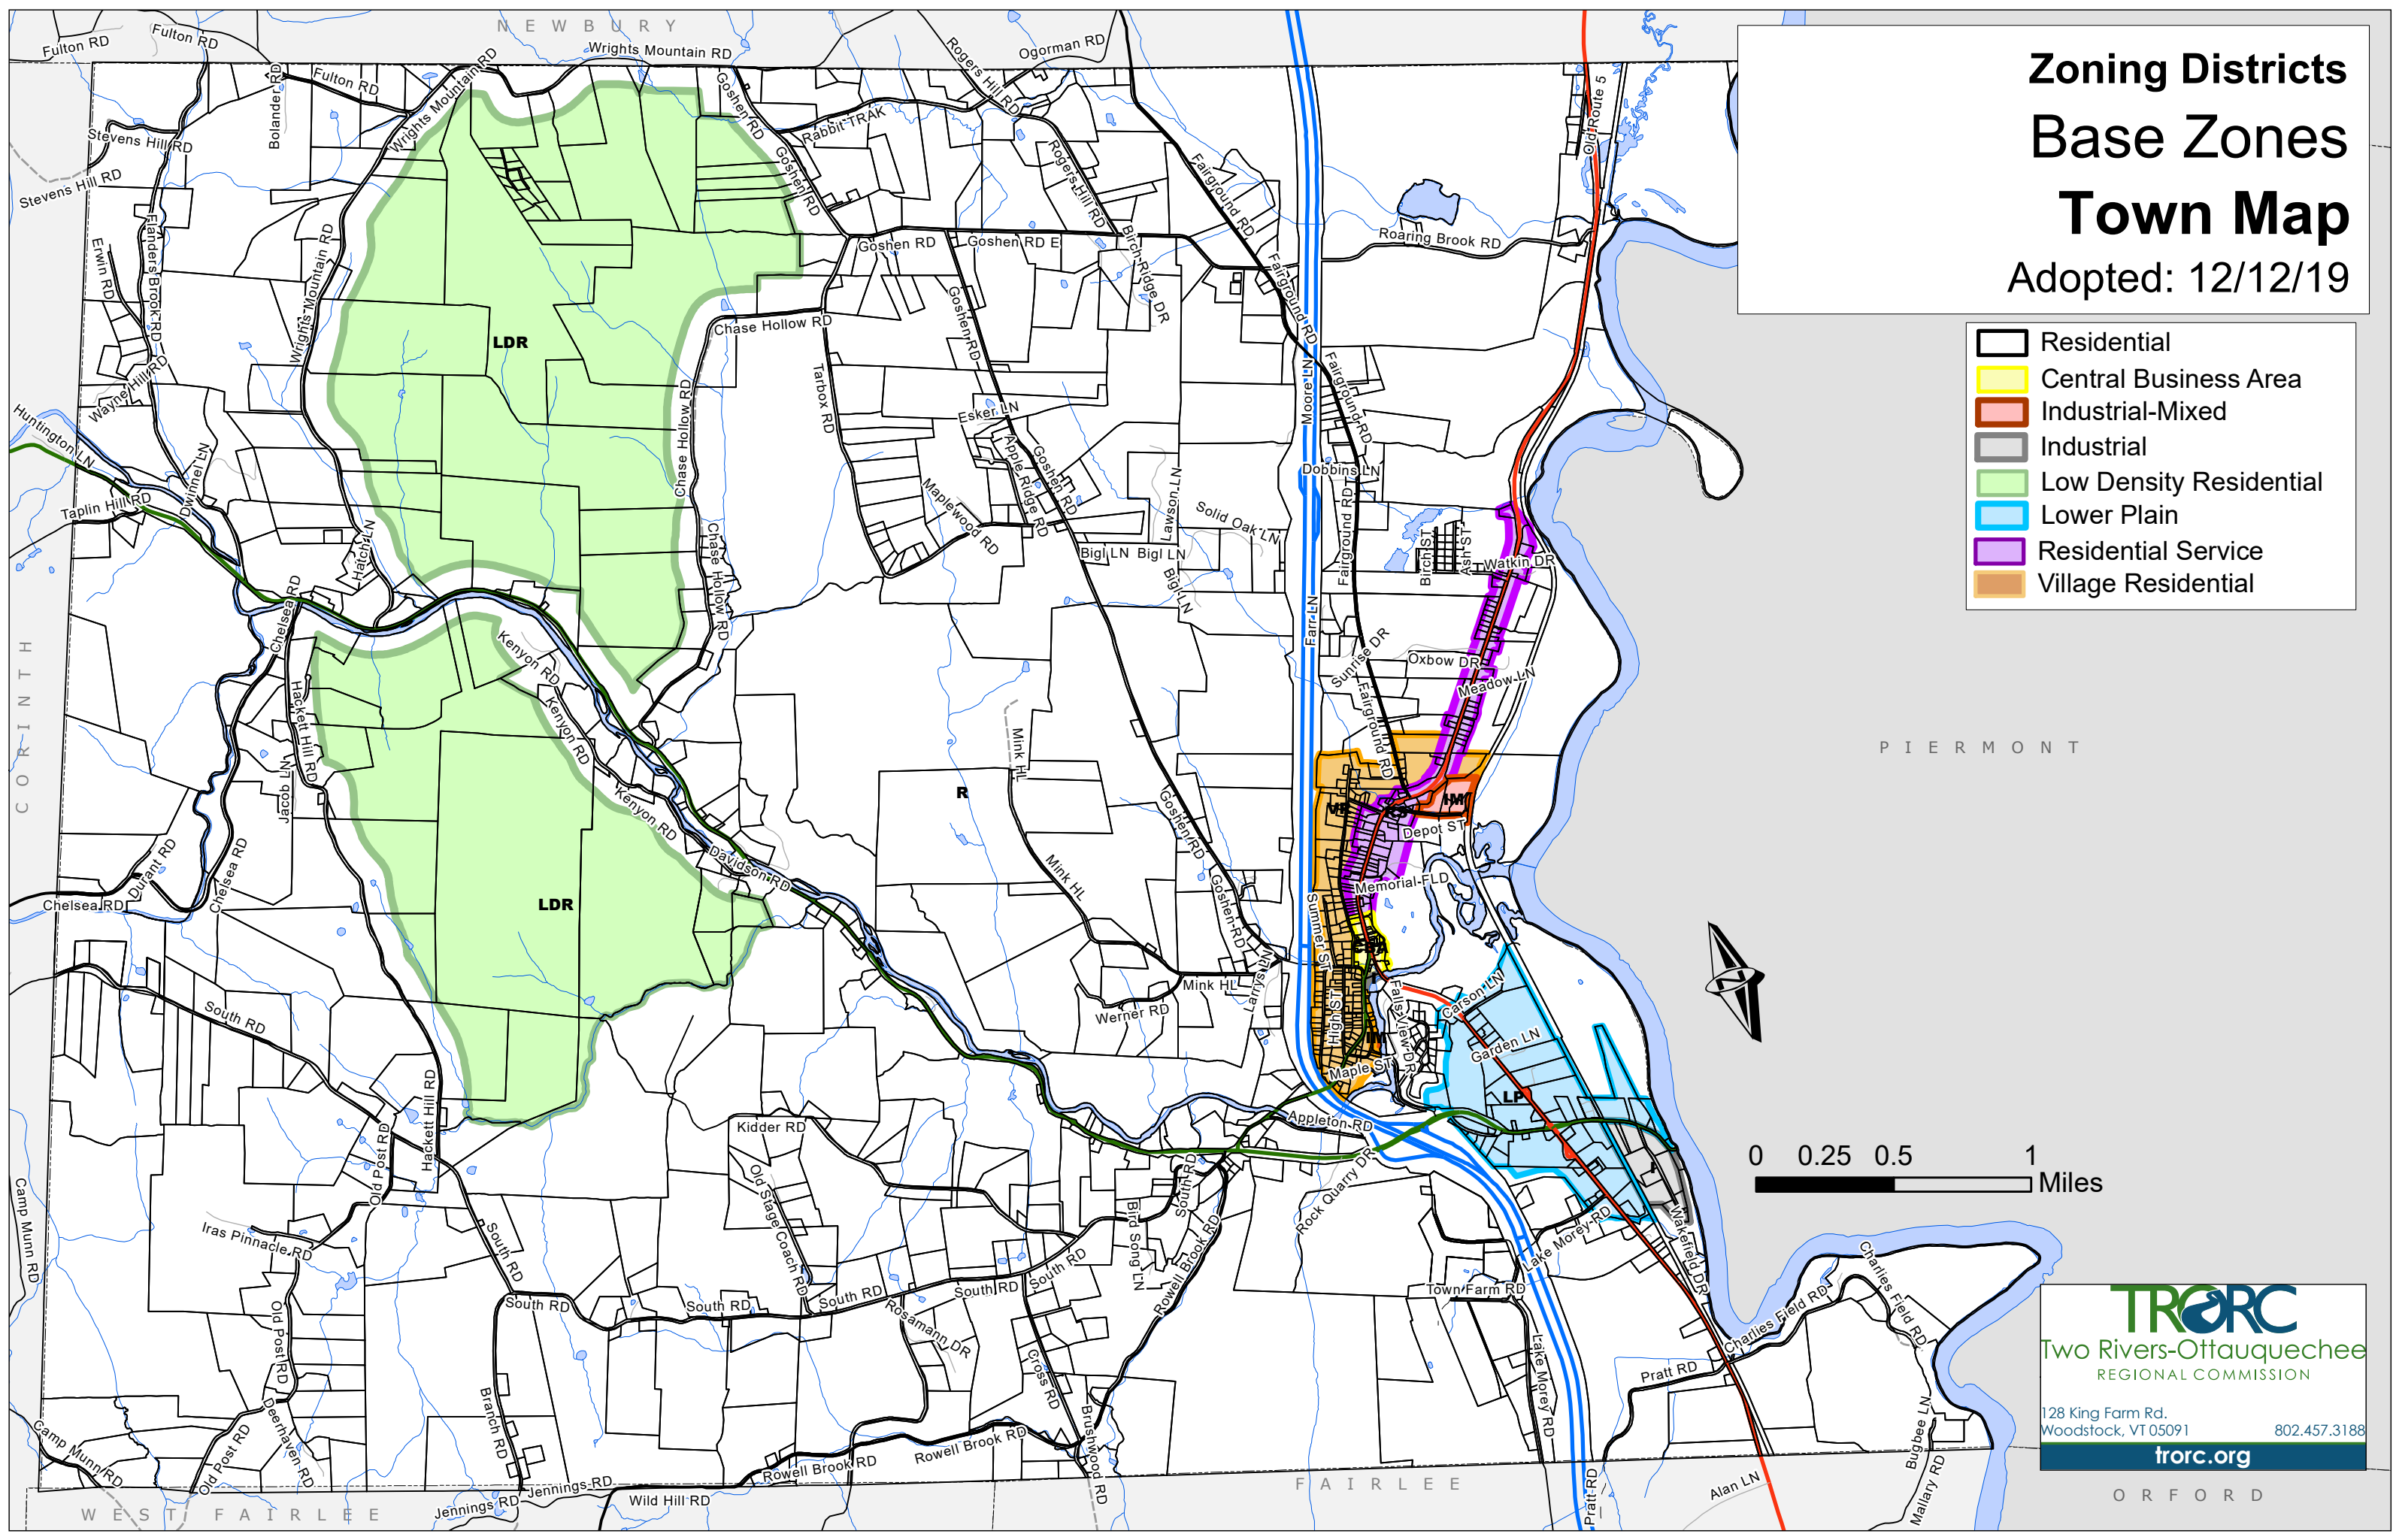

Zoning Districts Base Zones Town Map

Adopted: 12/12/19

-  Residential
-  Central Business Area
-  Industrial-Mixed
-  Industrial
-  Low Density Residential
-  Lower Plain
-  Residential Service
-  Village Residential

TRORC
Two Rivers-Ottawaquechee
REGIONAL COMMISSION

128 King Farm Rd.
Woodstock, VT 05091 802.457.3188

trorc.org

ORFORD